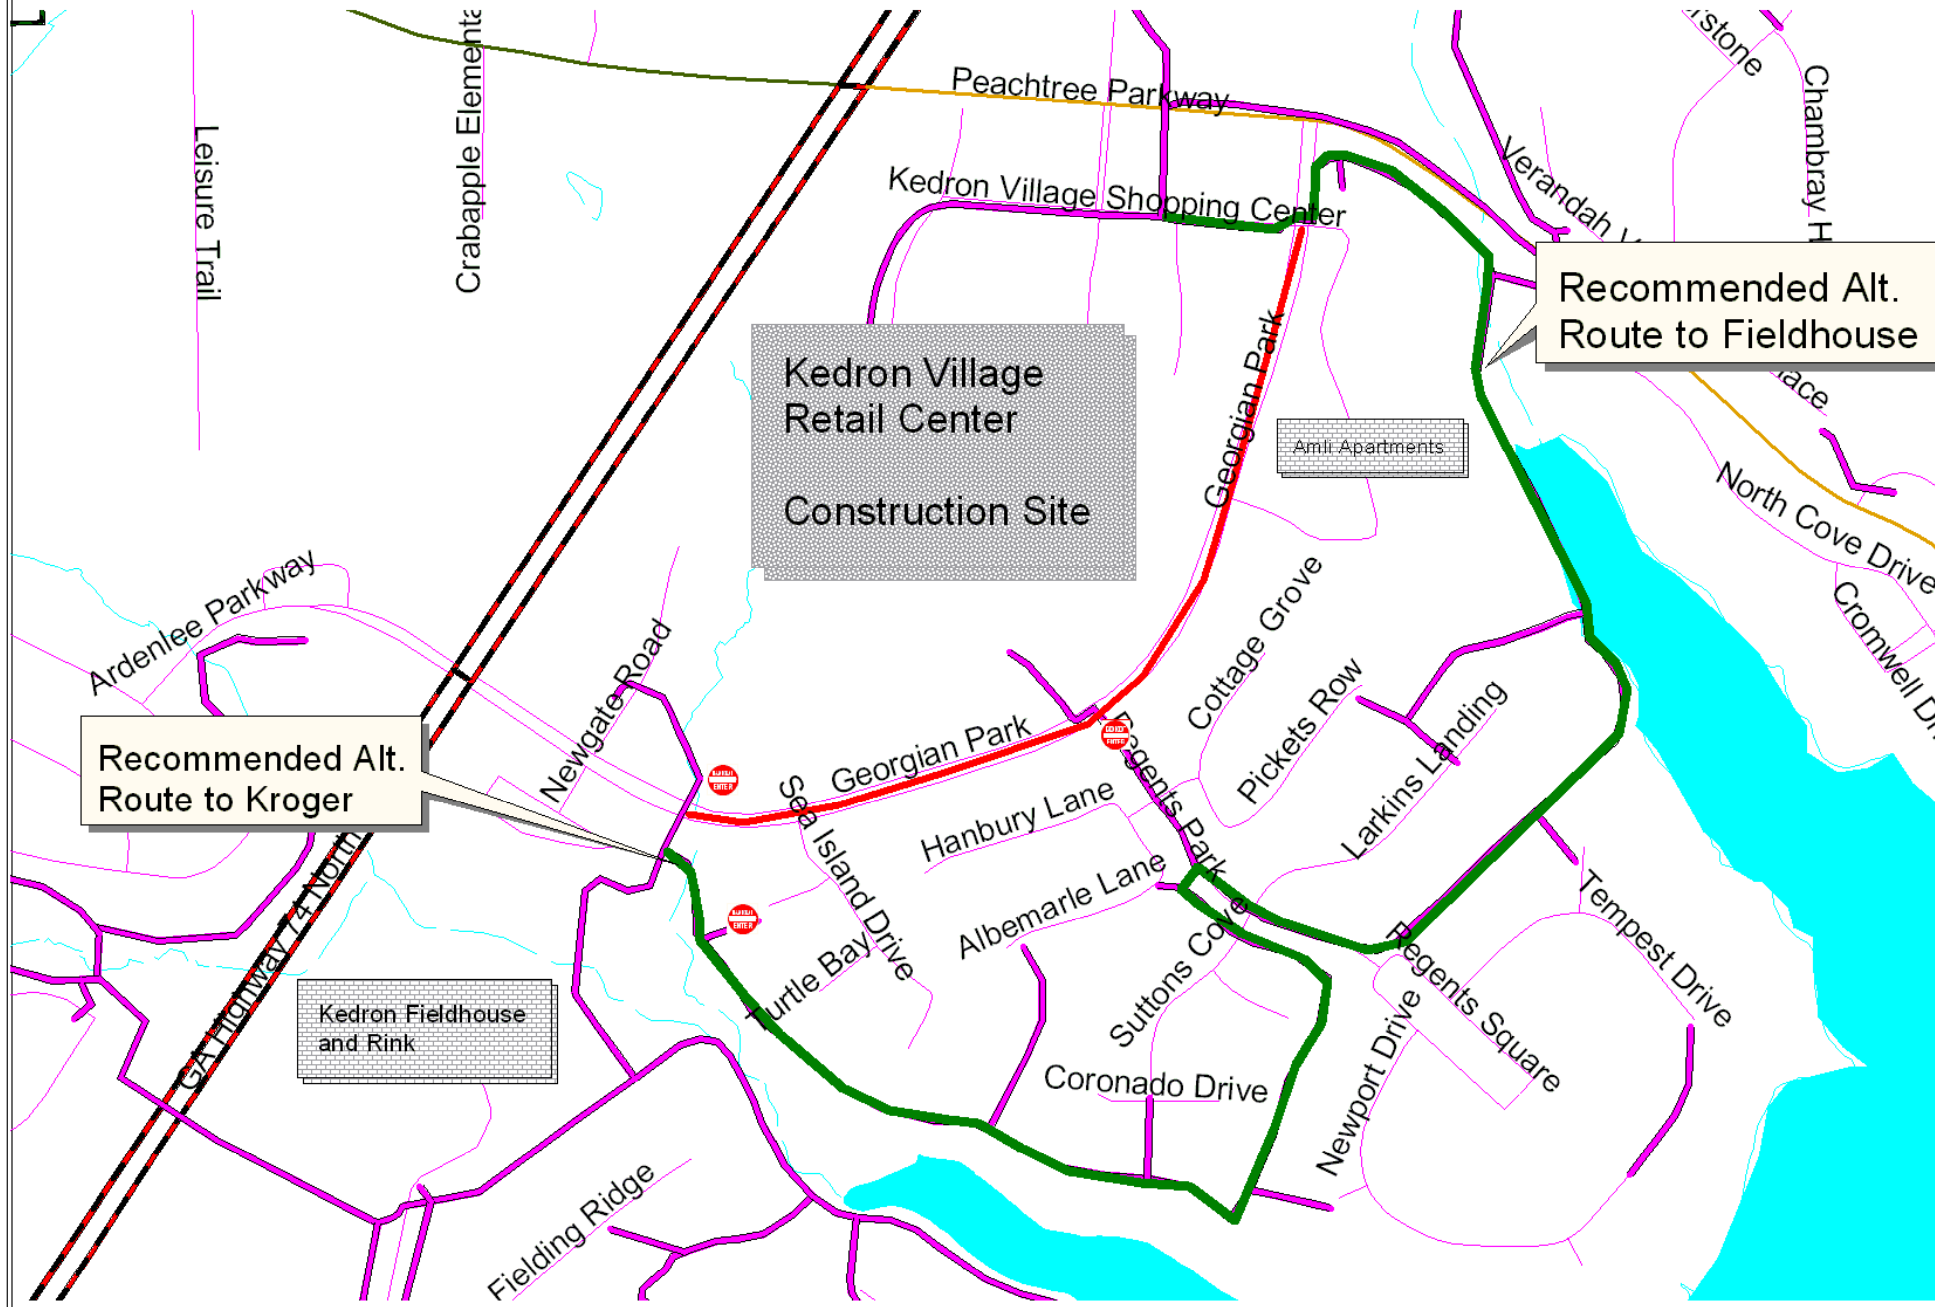

# Kedron Multi-Use Path Closures

Recommended Alt.  
Route to Kroger

Recommended Alt.  
Route to Fieldhouse

Kedron Village  
Retail Center  
Construction Site

Amli Apartments

Kedron Fieldhouse  
and Rink

- Non-Preferred Route
- Alternate Route
- Existing Cart Paths
- City Boundary
- Railroad
- 1995 Road Classification
- Arterial
- Community Collector
- Driveway
- Local Road
- Village Collector
- Lake McIntosh
- Streamsnov14.shp